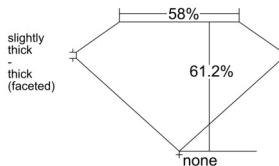

GIA®

FACSIMILE

GIA REPORT

7546897282

Verify this report at GIA.edu

GIA NATURAL DIAMOND DOSSIER®

March 26, 2026
GIA Report Number **7546897282**
Shape and Cutting Style ..... **Marquise Brilliant**
Measurements ..... **8.50 x 4.16 x 2.55 mm**

GRADING RESULTS

Carat Weight ..... **0.51 carat**
Color Grade ..... **I**
Clarity Grade **S11**

ADDITIONAL GRADING INFORMATION

Polish ..... **Very Good**
Symmetry ..... **Very Good**
Fluorescence ..... **Strong Blue**
Clarity Characteristics ..... **Crystal**
Inscription(s): **GIA 7546897282**

PROPORTIONS

Profile not to actual proportions

GRADING SCALES

GIA COLOR SCALE		GIA CLARITY SCALE			
COLORLESS	D	VERY VERY SLIGHTLY INCLUDED	FLAWLESS		
	E		INTERNALLY FLAWLESS		
	F	VERY SLIGHTLY INCLUDED	VVS₁		
	G		VVS₂		
	H		VS₁		
	NEAR COLORLESS	I	SLIGHTLY INCLUDED	VS₂	
		J		S1₁	
		FAINT	K	INCLUDED	S1₂
			L		I₁
			M		I₂
VERT LIGHT	N	LIGHT	I₃		
	O				
	P				
	Q				
	R