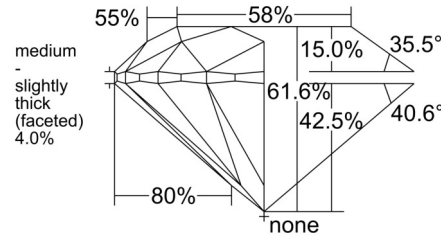

GIA NATURAL DIAMOND GRADING REPORT

April 01, 2026
GIA Report Number 7546920758
Shape and Cutting Style ..... Round Brilliant
Measurements ..... 6.50 - 6.55 x 4.02 mm

GRADING RESULTS

Carat Weight ..... 1.07 carat
Color Grade ..... E
Clarity Grade VS1
Cut Grade ..... Excellent

ADDITIONAL GRADING INFORMATION

Polish ..... Excellent
Symmetry ..... Excellent
Fluorescence ..... Strong Blue
Inscription(s): GIA 7546920758
Comments: Additional pinpoints are not shown.

PROPORTIONS

Profile to actual proportions