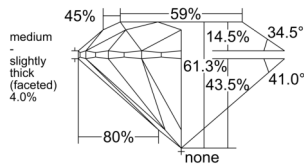

GIA®

FACSIMILE

GIA REPORT

7546933168

Verify this report at GIA.edu

GIA NATURAL DIAMOND DOSSIER®

April 01, 2026
GIA Report Number 7546933168
Shape and Cutting Style ..... Round Brilliant
Measurements ..... 4.09 - 4.10 x 2.51 mm

GRADING RESULTS

Carat Weight ..... 0.26 carat
Color Grade ..... F
Clarity Grade VS2
Cut Grade ..... Excellent

ADDITIONAL GRADING INFORMATION

Polish ..... Excellent
Symmetry ..... Excellent
Fluorescence ..... None
Clarity Characteristics ..... Cloud, Crystal
Inscription(s): GIA 7546933168

PROPORTIONS

Profile to actual proportions