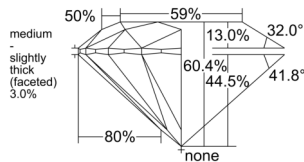

GIA®

FACSIMILE

GIA REPORT

7546939031

Verify this report at GIA.edu

GIA NATURAL DIAMOND DOSSIER®

April 02, 2026
GIA Report Number 7546939031
Shape and Cutting Style ..... Round Brilliant
Measurements ..... 4.38 - 4.40 x 2.65 mm

GRADING RESULTS

Carat Weight ..... 0.30 carat
Color Grade ..... E
Clarity Grade S11
Cut Grade ..... Excellent

ADDITIONAL GRADING INFORMATION

Polish ..... Excellent
Symmetry ..... Excellent
Fluorescence ..... None
Clarity Characteristics ..... Cloud, Feather, Knot
Inscription(s): GIA 7546939031

PROPORTIONS

Profile to actual proportions