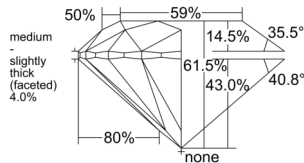

GIA®

FACSIMILE

GIA REPORT

7546950391

Verify this report at GIA.edu

GIA NATURAL DIAMOND DOSSIER®

April 03, 2026

GIA Report Number 7546950391

Shape and Cutting Style ..... Round Brilliant

Measurements ..... 4.69 - 4.71 x 2.89 mm

GRADING RESULTS

Carat Weight ..... 0.39 carat

Color Grade ..... K

Clarity Grade VS1

Cut Grade ..... Excellent

ADDITIONAL GRADING INFORMATION

Polish ..... Excellent

Symmetry ..... Excellent

Fluorescence ..... None

Clarity Characteristics..... Feather, Cavity, Cloud

Inspection(s): GIA 7546950391

PROPORTIONS

Profile to actual proportions

GRADING SCALES

GIA COLOR SCALE

COLORESS	D
	E
	F
	G
	H
	I
	J
NEAR COLORESS	K
	L
FANIT	M
	N
	O
	P
	Q
VERY LIGHT	R
	S
	T
	U
	V
	W
	X
	Y
LIGHT	Z

GIA CLARITY SCALE

FLAWLESS	INTERNAL FLAWLESS	
		FLAWLESS
VERY VERY SLIGHTLY INCLUDED	VVS₁	
VERY SLIGHTLY INCLUDED	VVS₂	
SLIGHTLY INCLUDED	VS₁	
	VS₂	
INCLUDED	SI₁	
	SI₂	
INCLUDED	I₁	
	I₂	
	I₃	

GIA CUT SCALE

EXCELLENT
VERY GOOD
GOOD
FAIR
POOR