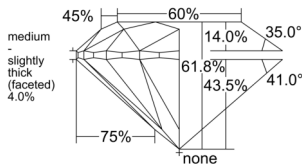

GIA®

FACSIMILE

GIA REPORT 7546950528

Verify this report at GIA.edu

GIA NATURAL DIAMOND DOSSIER®

April 02, 2026
GIA Report Number 7546950528
Shape and Cutting Style ..... Round Brilliant
Measurements ..... 5.04 - 5.08 x 3.13 mm

GRADING RESULTS

Carat Weight ..... 0.50 carat
Color Grade ..... K
Clarity Grade VS1
Cut Grade ..... Excellent

ADDITIONAL GRADING INFORMATION

Polish ..... Excellent
Symmetry ..... Excellent
Fluorescence ..... Faint
Clarity Characteristics..... Crystal, Needle, Pinpoint
Inscription(s): GIA 7546950528

PROPORTIONS

Profile to actual proportions