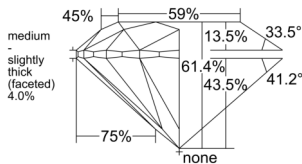

GIA®

FACSIMILE

GIA REPORT

7546951708

Verify this report at GIA.edu

GIA NATURAL DIAMOND DOSSIER®

April 03, 2026
GIA Report Number **7546951708**
Shape and Cutting Style ..... **Round Brilliant**
Measurements ..... **5.39 - 5.41 x 3.32 mm**

GRADING RESULTS

Carat Weight ..... **0.59 carat**
Color Grade ..... **E**
Clarity Grade **VS1**
Cut Grade ..... **Excellent**

ADDITIONAL GRADING INFORMATION

Polish ..... **Excellent**
Symmetry ..... **Excellent**
Fluorescence ..... **None**
Clarity Characteristics.. **Cloud, Needle, Pinpoint, Indented Natural**
Inscription(s): **GIA 7546951708**

PROPORTIONS

Profile to actual proportions