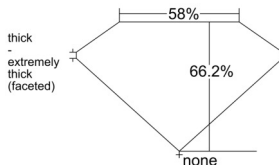

GIA®

FACSIMILE

GIA REPORT 7546952485

Verify this report at GIA.edu

GIA NATURAL DIAMOND DOSSIER®

April 03, 2026
GIA Report Number 7546952485
Shape and Cutting Style ..... Heart Brilliant
Measurements ..... 4.41 x 5.26 x 3.48 mm

GRADING RESULTS

Carat Weight ..... 0.50 carat
Color Grade I
Clarity Grade VVS1

ADDITIONAL GRADING INFORMATION

Polish ..... Excellent
Symmetry ..... Excellent
Fluorescence ..... Medium Blue
Clarity Characteristics ..... Pinpoint, Feather
Inscription(s): GIA 7546952485

PROPORTIONS

Profile not to actual proportions

GRADING SCALES

GIA COLOR SCALE		GIA CLARITY SCALE	
COLORLESS	D	VERY VERY SLIGHTLY INCLUDED	FLAWLESS
	E		INTERNALLY FLAWLESS
	F		VVS₁
	G		VVS₂
	H		VS₁
	I		VS₂
	J		SI₁
	K		SI₂
	L		I₁
	M		I₂
NEAR COLORLESS	N	SLIGHTLY INCLUDED	I₃
	O		
	P		
	Q		
FAINT	R		
	S		
	T		
	U		
VERT LIGHT	V		
	W		
	X		
	Y		
LIGHT	Z