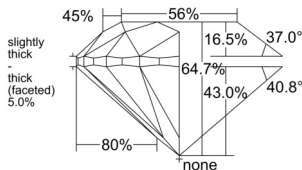

GIA®

FACSIMILE

GIA REPORT 7546957535

Verify this report at GIA.edu

GIA NATURAL DIAMOND DOSSIER®

April 03, 2026
GIA Report Number 7546957535
Shape and Cutting Style ..... Round Brilliant
Measurements ..... 5.55 - 5.60 x 3.60 mm

GRADING RESULTS

Carat Weight ..... 0.71 carat
Color Grade ..... E
Clarity Grade VS1
Cut Grade ..... Very Good

ADDITIONAL GRADING INFORMATION

Polish ..... Excellent
Symmetry ..... Excellent
Fluorescence ..... Medium Blue
Clarity Characteristics ..... Crystal, Pinpoint
Inscription(s): GIA 7546957535

PROPORTIONS

Profile to actual proportions