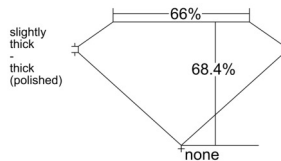

GIA®

FACSIMILE

GIA REPORT

7546960482

Verify this report at GIA.edu

GIA NATURAL DIAMOND DOSSIER®

April 08, 2026
GIA Report Number **7546960482**
Shape and Cutting Style ..... **Square Emerald Cut**
Measurements ..... **5.06 x 4.99 x 3.41 mm**

GRADING RESULTS

Carat Weight ..... **0.80 carat**
Color Grade ..... **H**
Clarity Grade **VS2**

ADDITIONAL GRADING INFORMATION

Polish ..... **Excellent**
Symmetry ..... **Very Good**
Fluorescence ..... **None**
Clarity Characteristics ..... **Crystal**
Inscription(s): **GIA 7546960482**

PROPORTIONS

Profile not to actual proportions

GRADING SCALES

GIA COLOR SCALE		GIA CLARITY SCALE			
COLORLESS	D	NEAR COLORLESS	FLAWLESS		
	E		INTERNALLY FLAWLESS		
	F		VERY VERY SLIGHTLY INCLUDED	VVS₁	
	G			VVS₂	
	H		VERY SLIGHTLY INCLUDED	VS₁	
	I			VS₂	
	J			SLIGHTLY INCLUDED	SI₁
	K		SI₂		
	L		INCLUDED	I₁	
	M			I₂	
N	I₃				
O					
P					
Q					
R					
S					
T					
U					
V					
W					
X					
Y					
Z