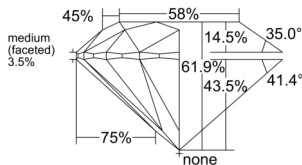

GIA®

FACSIMILE

GIA REPORT

7546971446

Verify this report at GIA.edu

GIA NATURAL DIAMOND DOSSIER®

April 07, 2026
GIA Report Number 7546971446
Shape and Cutting Style ..... Round Brilliant
Measurements ..... 3.76 - 3.78 x 2.33 mm

GRADING RESULTS

Carat Weight ..... 0.20 carat
Color Grade ..... F
Clarity Grade VS2
Cut Grade ..... Excellent

ADDITIONAL GRADING INFORMATION

Polish ..... Excellent
Symmetry ..... Excellent
Fluorescence ..... None
Clarity Characteristics..... Crystal, Needle
Inscription(s): GIA 7546971446

PROPORTIONS

Profile to actual proportions