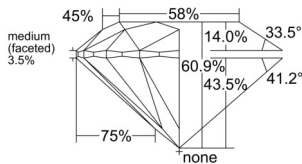

GIA®

FACSIMILE

GIA REPORT

7546974443

Verify this report at GIA.edu

GIA NATURAL DIAMOND DOSSIER®

April 07, 2026
GIA Report Number 7546974443
Shape and Cutting Style ..... Round Brilliant
Measurements ..... 3.78 - 3.79 x 2.30 mm

GRADING RESULTS

Carat Weight ..... 0.20 carat
Color Grade ..... G
Clarity Grade VVS2
Cut Grade ..... Excellent

ADDITIONAL GRADING INFORMATION

Polish ..... Excellent
Symmetry ..... Excellent
Fluorescence ..... None
Clarity Characteristics ..... Cloud, Feather
Inscription(s): GIA 7546974443

PROPORTIONS

Profile to actual proportions

GRADING SCALES

GIA COLOR SCALE

COLORLESS	D
	E
	F
	G
	H
	I
	J
NEAR COLORLESS	K
	L
Faint	M
	N
	O
	P
	Q
	R
	S
	T
	U
	V
	W
	X
	Y
Light	Z

GIA CLARITY SCALE

FLAWLESS	INTERNAL FLAWLESS	EXCELLENT	
VERY VERY SLIGHTLY INCLUDED	VVS₁	VERY GOOD	
	VVS₂		
VERY SLIGHTLY INCLUDED	VS₁	GOOD	
	VS₂		
SLIGHTLY INCLUDED	SI₁	FAIR	
	SI₂		
INCLUDED	I₁	POOR	
	I₂		
	I₃