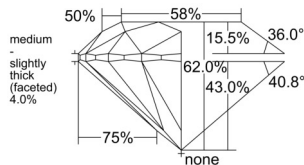

GIA®

FACSIMILE

GIA REPORT

7546974699

Verify this report at GIA.edu

GIA NATURAL DIAMOND DOSSIER®

April 07, 2026

GIA Report Number 7546974699

Shape and Cutting Style ..... Round Brilliant

Measurements ..... 5.38 - 5.40 x 3.34 mm

GRADING RESULTS

Carat Weight ..... 0.60 carat

Color Grade ..... G

Clarity Grade S11

Cut Grade ..... Excellent

ADDITIONAL GRADING INFORMATION

Polish ..... Excellent

Symmetry ..... Excellent

Fluorescence ..... None

Clarity Characteristics ..... Feather, Crystal

Inscription(s): GIA 7546974699

PROPORTIONS

Profile to actual proportions