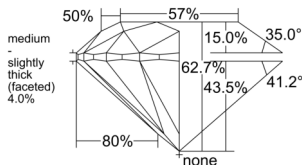

GIA®

FACSIMILE

GIA REPORT 7546975745

Verify this report at GIA.edu

GIA NATURAL DIAMOND DOSSIER®

April 07, 2026
GIA Report Number 7546975745
Shape and Cutting Style ..... Round Brilliant
Measurements ..... 4.88 - 4.91 x 3.07 mm

GRADING RESULTS

Carat Weight ..... 0.45 carat
Color Grade ..... E
Clarity Grade VS2
Cut Grade ..... Excellent

ADDITIONAL GRADING INFORMATION

Polish ..... Excellent
Symmetry ..... Excellent
Fluorescence ..... None
Clarity Characteristics ..... Crystal
Inscription(s): GIA 7546975745

PROPORTIONS

Profile to actual proportions

GRADING SCALES

GIA COLOR SCALE	GIA CLARITY SCALE	GIA CUT SCALE	
D	FLAWLESS	EXCELLENT	
E	INTERNALLY FLAWLESS		
F		VVS₁	VERY GOOD
G	VVS₂		
H	VS₁	GOOD	
I	VS₂		
J	SI₁	FAIR	
K	SI₂		
L	I₁	POOR	
M	I₂		
N	I₃		
O			
P			
Q			
R			
S			
T			
U			
V			
W			
X			
Y			
Z