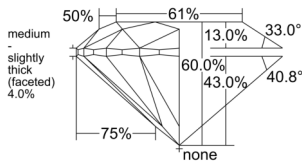

GIA®

FACSIMILE

GIA REPORT 7546987179

Verify this report at GIA.edu

GIA NATURAL DIAMOND DOSSIER®

April 09, 2026
GIA Report Number 7546987179
Shape and Cutting Style ..... Round Brilliant
Measurements ..... 5.12 - 5.16 x 3.08 mm

GRADING RESULTS

Carat Weight ..... 0.50 carat
Color Grade L
Clarity Grade VS2
Cut Grade ..... Excellent

ADDITIONAL GRADING INFORMATION

Polish ..... Excellent
Symmetry ..... Excellent
Fluorescence ..... Faint
Clarity Characteristics ..... Cloud
Inscription(s): GIA 7546987179

PROPORTIONS

Profile to actual proportions

GRADING SCALES

GIA COLOR SCALE

COLOURESS	D
	E
	F
	G
	H
	I
	J
NEAR COLOURESS	K
	L
FAIN	M
	N
	O
	P
VERY LIGHT	Q
	R
	S
	T
	U
	V
	W
	X
	Y
LIGHT	Z

GIA CLARITY SCALE

FLAWLESS	INTERNAL FLAWLESS	
		EXCELLENT
VERY VERY SLIGHTLY INCLUDED	VVS₁	
	VVS₂	
VERY SLIGHTLY INCLUDED	VS₁	
	VS₂	
SLIGHTLY INCLUDED	SI₁	
	SI₂	
INCLUDED	I₁	
	I₂	
	I₃	

GIA CUT SCALE

EXCELLENT
VERY GOOD
GOOD
FAIR
POOR