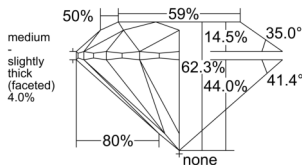

GIA®

FACSIMILE

GIA NATURAL DIAMOND DOSSIER®

November 14, 2025
GIA Report Number 7548002827
Shape and Cutting Style ..... Round Brilliant
Measurements ..... 6.14 - 6.17 x 3.84 mm

GRADING RESULTS

Carat Weight ..... 0.90 carat
Color Grade ..... E
Clarity Grade VS1
Cut Grade ..... Excellent

ADDITIONAL GRADING INFORMATION

Polish ..... Excellent
Symmetry ..... Excellent
Fluorescence ..... Faint
Clarity Characteristics..... Crystal, Feather, Cloud, Needle
Inscription(s): GIA 7548002827

GIA REPORT 7548002827

Verify this report at GIA.edu

PROPORTIONS

Profile to actual proportions