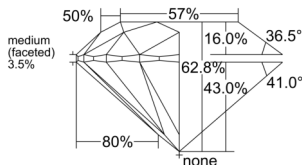

GIA®

FACSIMILE

GIA REPORT

7548020606

Verify this report at GIA.edu

GIA NATURAL DIAMOND DOSSIER®

November 18, 2025
GIA Report Number 7548020606
Shape and Cutting Style ..... Round Brilliant
Measurements ..... 4.47 - 4.49 x 2.81 mm

GRADING RESULTS

Carat Weight ..... 0.34 carat
Color Grade ..... G
Clarity Grade VS1
Cut Grade ..... Excellent

ADDITIONAL GRADING INFORMATION

Polish ..... Excellent
Symmetry ..... Excellent
Fluorescence ..... None
Clarity Characteristics..... Crystal, Cloud, Needle, Pinpoint
Inscription(s): GIA 7548020606

PROPORTIONS

Profile to actual proportions