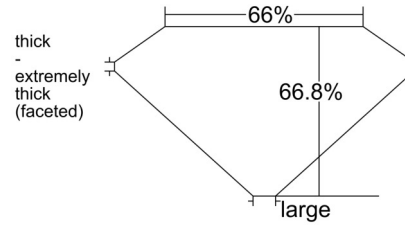

GIA NATURAL DIAMOND GRADING REPORT

November 19, 2025
 GIA Report Number 7548027554
 Shape and Cutting Style Old Mine Brilliant
 Measurements 11.88 x 6.80 x 4.55 mm

GRADING RESULTS

Carat Weight 3.02 carat
 Color Grade J
 Clarity Grade VS1

ADDITIONAL GRADING INFORMATION

Polish Excellent
 Symmetry Excellent
 Fluorescence Faint
 Inscription(s): GIA 7548027554

Comments: Clouds are not shown. Pinpoints are not shown.

PROPORTIONS

Profile not to actual proportions

CLARITY CHARACTERISTICS

KEY TO SYMBOLS*

- Crystal
- ~ Feather
- \\ Needle

* Red symbols denote internal characteristics (inclusions). Green or black symbols denote external characteristics (blemishes). Diagram is an approximate representation of the diamond, and symbols shown indicate type, position, and approximate size of clarity characteristics. All clarity characteristics may not be shown. Details of finish are not shown.