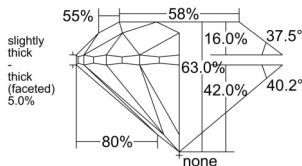

GIA®

FACSIMILE

GIA REPORT 7548032719

Verify this report at GIA.edu

GIA NATURAL DIAMOND DOSSIER®

November 18, 2025
GIA Report Number 7548032719
Shape and Cutting Style ..... Round Brilliant
Measurements ..... 4.84 - 4.87 x 3.06 mm

GRADING RESULTS

Carat Weight ..... 0.46 carat
Color Grade ..... K
Clarity Grade VVS2
Cut Grade ..... Very Good

ADDITIONAL GRADING INFORMATION

Polish ..... Excellent
Symmetry ..... Very Good
Fluorescence ..... None
Clarity Characteristics ..... Pinpoint, Feather, Cloud
Inspection(s): GIA 7548032719

PROPORTIONS

Profile to actual proportions