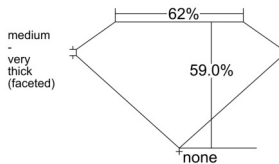

GIA®

FACSIMILE

GIA REPORT 7548064934

Verify this report at GIA.edu

GIA NATURAL DIAMOND DOSSIER®

November 27, 2025
GIA Report Number **7548064934**
Shape and Cutting Style ..... **Marquise Brilliant**
Measurements ..... **8.18 x 3.73 x 2.20 mm**

GRADING RESULTS

Carat Weight ..... **0.40 carat**
Color Grade ..... **E**
Clarity Grade **VVS1**

ADDITIONAL GRADING INFORMATION

Polish ..... **Excellent**
Symmetry ..... **Excellent**
Fluorescence ..... **None**
Clarity Characteristics... **Feather, Cavity, Manufacturing Remnant**
Inspection(s): **GIA 7548064934**

PROPORTIONS

Profile not to actual proportions

GRADING SCALES

GIA COLOR SCALE		GIA CLARITY SCALE			
COLORLESS	D	VERY VERY SLIGHTLY INCLUDED	FLAWLESS		
	E		INTERNALLY FLAWLESS		
	F	VERY SLIGHTLY INCLUDED	VVS₁		
	G		VVS₂		
	H		VS₁		
	NEAR COLORLESS	I	SLIGHTLY INCLUDED	VS₂	
		J		SI₁	
		FAINT	K	INCLUDED	SI₂
			L		I₁
			M		I₂
VERT LIGHT	N	LIGHT	I₃		
	O				
	P				
	Q				
	R