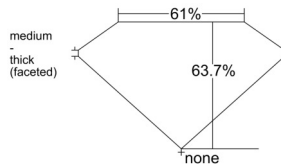

GIA®

FACSIMILE

GIA REPORT 7548067243

Verify this report at GIA.edu

GIA NATURAL DIAMOND DOSSIER®

November 20, 2025
GIA Report Number 7548067243
Shape and Cutting Style ..... Pear Brilliant
Measurements ..... 6.77 x 4.41 x 2.81 mm

GRADING RESULTS

Carat Weight ..... 0.50 carat
Color Grade ..... F
Clarity Grade VVS2

ADDITIONAL GRADING INFORMATION

Polish ..... Excellent
Symmetry ..... Good
Fluorescence ..... Medium Blue
Clarity Characteristics ..... Cloud, Pinpoint, Indented Natural
Inscription(s): GIA 7548067243

PROPORTIONS

Profile not to actual proportions

GRADING SCALES

GIA COLOR SCALE		GIA CLARITY SCALE			
COLORLESS	D	VERY VERY SLIGHTLY INCLUDED	FLAWLESS		
	E		INTERNALLY FLAWLESS		
	F	VERY SLIGHTLY INCLUDED	VVS₁		
	G		VVS₂		
	H		VS₁		
	NEAR COLORLESS	I	SLIGHTLY INCLUDED	VS₂	
		J		SI₁	
		FAINT	K	INCLUDED	SI₂
			L		I₁
			M		I₂
VERT LIGHT	N	LIGHT	I₃		
	O				
	P				
	Q				
	R