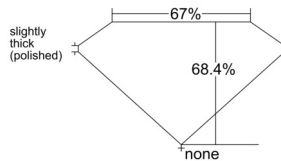

GIA®

FACSIMILE

GIA REPORT 7548068007

Verify this report at GIA.edu

GIA NATURAL DIAMOND DOSSIER®

November 21, 2025
GIA Report Number 7548068007
Shape and Cutting Style ..... **Cut-Cornered Rectangular Modified Brilliant**
Measurements ..... 5.20 x 4.11 x 2.81 mm

GRADING RESULTS

Carat Weight ..... 0.55 carat
Color Grade ..... F
Clarity Grade VVS1

ADDITIONAL GRADING INFORMATION

Polish ..... Excellent
Symmetry ..... Excellent
Fluorescence ..... None
Clarity Characteristics ..... Pinpoint, Feather
Inscription(s): GIA 7548068007

PROPORTIONS

Profile not to actual proportions

GRADING SCALES

GIA COLOR SCALE		GIA CLARITY SCALE			
COLORLESS	D	VERY VERY SLIGHTLY INCLUDED	FLAWLESS		
	E		INTERNALLY FLAWLESS		
	F		VVS₁		
	NEAR COLORLESS	G	VERY SLIGHTLY INCLUDED	VVS₂	
		H		VS₁	
		FAINT	I	SLIGHTLY INCLUDED	VS₂
			J		SI₁
	LIGHT		K	INCLUDED	SI₂
			L		I₁
		M	I₂		
N		I₃			
O					
P					
Q					
R					
S					
T					
U					
V					
W					
X					
Y					
Z