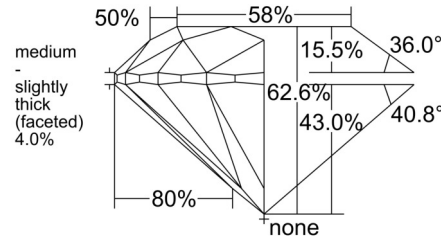

GIA NATURAL DIAMOND GRADING REPORT

November 26, 2025
 GIA Report Number 7548068272
 Shape and Cutting Style Round Brilliant
 Measurements 6.72 - 6.76 x 4.22 mm

GRADING RESULTS

Carat Weight 1.20 carat
 Color Grade J
 Clarity Grade VS2
 Cut Grade Excellent

Profile to actual proportions

CLARITY CHARACTERISTICS

KEY TO SYMBOLS*

-  Feather
-  Crystal
-  Indented Natural
-  Natural

* Red symbols denote internal characteristics (inclusions). Green or black symbols denote external characteristics (blemishes). Diagram is an approximate representation of the diamond, and symbols shown indicate type, position, and approximate size of clarity characteristics. All clarity characteristics may not be shown. Details of finish are not shown.