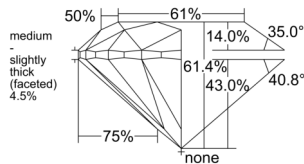

GIA®

FACSIMILE

GIA REPORT 7548069537

Verify this report at GIA.edu

GIA NATURAL DIAMOND DOSSIER®

November 21, 2025
GIA Report Number 7548069537
Shape and Cutting Style ..... Round Brilliant
Measurements ..... 5.24 - 5.28 x 3.23 mm

GRADING RESULTS

Carat Weight ..... 0.56 carat
Color Grade ..... G
Clarity Grade VS1
Cut Grade ..... Excellent

ADDITIONAL GRADING INFORMATION

Polish ..... Excellent
Symmetry ..... Excellent
Fluorescence ..... None
Clarity Characteristics..... Crystal, Cloud, Needle, Pinpoint
Inscription(s): GIA 7548069537

PROPORTIONS

Profile to actual proportions