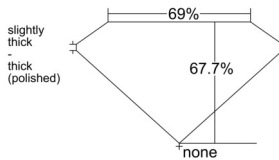

GIA®

FACSIMILE

GIA REPORT 7548082066

Verify this report at GIA.edu

GIA NATURAL DIAMOND DOSSIER®

November 25, 2025
GIA Report Number 7548082066
Shape and Cutting Style ..... **Cut-Cornered Rectangular Modified Brilliant**
Measurements ..... 5.12 x 4.03 x 2.73 mm

GRADING RESULTS

Carat Weight ..... 0.51 carat
Color Grade ..... F
Clarity Grade VS1

ADDITIONAL GRADING INFORMATION

Polish ..... Excellent
Symmetry ..... Excellent
Fluorescence ..... Faint
Clarity Characteristics ..... Cloud
Inscription(s): GIA 7548082066

PROPORTIONS

Profile not to actual proportions

GRADING SCALES

GIA COLOR SCALE		GIA CLARITY SCALE			
COLORLESS	D	VERY VERY SLIGHTLY INCLUDED	FLAWLESS		
	E		INTERNALLY FLAWLESS		
	F	VERY SLIGHTLY INCLUDED	VVS₁		
	G		VVS₂		
	H		VS₁		
	NEAR COLORLESS	I	SLIGHTLY INCLUDED	VS₂	
		J		SI₁	
		FAINT	K	INCLUDED	SI₂
			L		I₁
			M		I₂
VERT LIGHT	N	LIGHT	I₃		
	O				
	P				
	Q				
	R				
	S				
	T