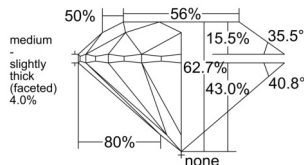

GIA®

FACSIMILE

GIA REPORT

7548088823

Verify this report at GIA.edu

GIA NATURAL DIAMOND DOSSIER®

November 25, 2025
GIA Report Number 7548088823
Shape and Cutting Style ..... Round Brilliant
Measurements ..... 5.39 - 5.41 x 3.38 mm

GRADING RESULTS

Carat Weight ..... 0.61 carat
Color Grade ..... G
Clarity Grade VVS2
Cut Grade ..... Excellent

ADDITIONAL GRADING INFORMATION

Polish ..... Excellent
Symmetry ..... Excellent
Fluorescence ..... None
Clarity Characteristics ..... Pinpoint, Cloud
Inscription(s): GIA 7548088823

PROPORTIONS

Profile to actual proportions