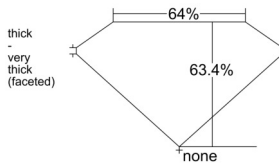

GIA®

FACSIMILE

GIA REPORT

7548104081

Verify this report at GIA.edu

GIA NATURAL DIAMOND DOSSIER®

November 27, 2025
GIA Report Number 7548104081
Shape and Cutting Style ..... Pear Brilliant
Measurements ..... 7.16 x 4.95 x 3.14 mm

GRADING RESULTS

Carat Weight ..... 0.70 carat
Color Grade ..... H
Clarity Grade VS1

ADDITIONAL GRADING INFORMATION

Polish ..... Excellent
Symmetry ..... Excellent
Fluorescence ..... None
Clarity Characteristics ..... Feather, Pinpoint
Inscription(s): GIA 7548104081

PROPORTIONS

Profile not to actual proportions

GRADING SCALES

GIA COLOR SCALE		GIA CLARITY SCALE			
COLORLESS	D	VERY VERY SLIGHTLY INCLUDED	FLAWLESS		
	E		INTERNALLY FLAWLESS		
	F	VERY SLIGHTLY INCLUDED	VVS₁		
	G		VVS₂		
	H		VS₁		
	NEAR COLORLESS	I	SLIGHTLY INCLUDED	VS₂	
		J		SI₁	
		FAINT	K	INCLUDED	SI₂
			L		I₁
			M		I₂
VERT LIGHT	N	LIGHT	I₃		
	O				
	P				
	Q				
	R