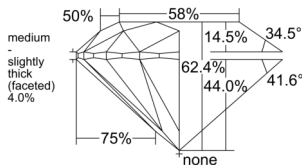

GIA®

FACSIMILE

GIA REPORT 7548151042

Verify this report at GIA.edu

GIA NATURAL DIAMOND DOSSIER®

December 03, 2025
GIA Report Number 7548151042
Shape and Cutting Style ..... Round Brilliant
Measurements ..... 4.74 - 4.78 x 2.97 mm

GRADING RESULTS

Carat Weight ..... 0.41 carat
Color Grade ..... F
Clarity Grade VVS1
Cut Grade ..... Excellent

ADDITIONAL GRADING INFORMATION

Polish ..... Excellent
Symmetry ..... Excellent
Fluorescence ..... Strong Blue
Clarity Characteristics ..... Pinpoint, Feather
Inscription(s): GIA 7548151042

PROPORTIONS

Profile to actual proportions