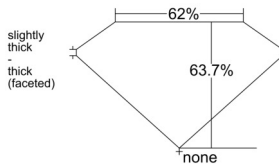

GIA®

FACSIMILE

GIA REPORT 7548153043

Verify this report at GIA.edu

GIA NATURAL DIAMOND DOSSIER®

December 04, 2025
GIA Report Number 7548153043
Shape and Cutting Style ..... Pear Brilliant
Measurements ..... 7.51 x 4.92 x 3.14 mm

GRADING RESULTS

Carat Weight ..... 0.70 carat
Color Grade ..... G
Clarity Grade VVS1

ADDITIONAL GRADING INFORMATION

Polish ..... Excellent
Symmetry ..... Excellent
Fluorescence ..... None
Clarity Characteristics ..... Cloud
Inscription(s): GIA 7548153043

PROPORTIONS

Profile not to actual proportions

GRADING SCALES

GIA COLOR SCALE		GIA CLARITY SCALE			
COLORLESS	D	VERY VERY SLIGHTLY INCLUDED	FLAWLESS		
	E		INTERNALLY FLAWLESS		
	F	VERY SLIGHTLY INCLUDED	VVS₁		
	G		VVS₂		
	H		VS₁		
	NEAR COLORLESS	I	SLIGHTLY INCLUDED	VS₂	
		J		SI₁	
		FAINT	K	INCLUDED	SI₂
			L		I₁
			M		I₂
VERT LIGHT	N	LIGHT	I₃		
	O				
	P				
	Q				
	R