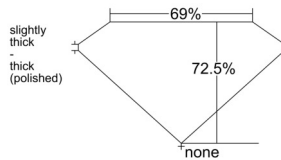

GIA®

FACSIMILE

GIA REPORT

7548154762

Verify this report at GIA.edu

GIA NATURAL DIAMOND DOSSIER®

December 03, 2025
GIA Report Number 7548154762
Shape and Cutting Style ..... Square Modified Brilliant
Measurements ..... 4.13 x 4.08 x 2.96 mm

GRADING RESULTS

Carat Weight ..... 0.44 carat
Color Grade ..... G
Clarity Grade VVS1

ADDITIONAL GRADING INFORMATION

Polish ..... Excellent
Symmetry ..... Very Good
Fluorescence ..... None
Clarity Characteristics ..... Feather, Cavity
Inscription(s): GIA 7548154762

PROPORTIONS

Profile not to actual proportions

GRADING SCALES

GIA COLOR SCALE		GIA CLARITY SCALE	
COLORLESS	D	VERY VERY SLIGHTLY INCLUDED	FLAWLESS
	E		INTERNALLY FLAWLESS
	F		VVS₁
	G		VVS₂
	H		VS₁
	I		VS₂
	J		SI₁
	K		SI₂
	L		I₁
	M		I₂
NEAR COLORLESS	N	SLIGHTLY INCLUDED	I₃
	O		
	P		
	Q		
FAINT	R		
	S		
	T		
	U		
VERY LIGHT	V		
	W		
	X		
	Y		
LIGHT	Z