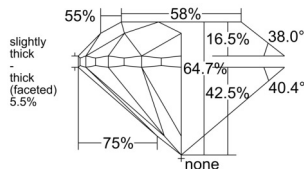

GIA®

FACSIMILE

GIA REPORT

7548157939

Verify this report at GIA.edu

GIA NATURAL DIAMOND DOSSIER®

December 04, 2025

GIA Report Number 7548157939

Shape and Cutting Style ..... Round Brilliant

Measurements ..... 5.47 - 5.52 x 3.55 mm

GRADING RESULTS

Carat Weight ..... 0.70 carat

Color Grade ..... G

Clarity Grade VS1

Cut Grade ..... Very Good

ADDITIONAL GRADING INFORMATION

Polish ..... Excellent

Symmetry ..... Very Good

Fluorescence ..... None

Clarity Characteristics..... Crystal, Pinpoint, Needle

Inscription(s): GIA 7548157939

PROPORTIONS

Profile to actual proportions

GRADING SCALES

GIA COLOR SCALE

COLORESS	D
	E
	F
	G
	H
	I
	J
NEAR COLORESS	K
	L
FADING	M
	N
	O
	P
	Q
	R
	S
	T
	U
	V
	W
	X
	Y
LIGHT	Z

GIA CLARITY SCALE

VERY VERY SLIGHTLY INCLUDED	FLAWLESS
	INTERNALLY FLAWLESS
VERY SLIGHTLY INCLUDED	VVS₁
	VVS₂
SLIGHTLY INCLUDED	VS₁
	VS₂
INCLUDED	SI₁
	SI₂
	I₁
	I₂
	I₃

GIA CUT SCALE

EXCELLENT
VERY GOOD
GOOD
FAIR
POOR