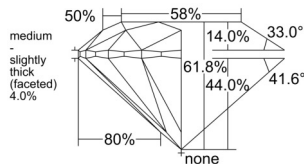

GIA®

FACSIMILE

GIA NATURAL DIAMOND DOSSIER®

December 08, 2025
GIA Report Number 7548164219
Shape and Cutting Style ..... Round Brilliant
Measurements ..... 4.12 - 4.14 x 2.55 mm

GRADING RESULTS

Carat Weight ..... 0.26 carat
Color Grade ..... D
Clarity Grade VS1
Cut Grade ..... Excellent

ADDITIONAL GRADING INFORMATION

Polish ..... Excellent
Symmetry ..... Excellent
Fluorescence ..... Faint
Clarity Characteristics ..... Crystal
Inscription(s): GIA 7548164219

GIA REPORT 7548164219

Verify this report at GIA.edu

PROPORTIONS

Profile to actual proportions