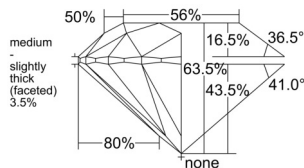

GIA®

FACSIMILE

GIA REPORT 7548173752

Verify this report at GIA.edu

GIA NATURAL DIAMOND DOSSIER®

December 08, 2025
GIA Report Number 7548173752
Shape and Cutting Style ..... Round Brilliant
Measurements ..... 6.10 - 6.14 x 3.89 mm

GRADING RESULTS

Carat Weight ..... 0.91 carat
Color Grade L
Clarity Grade VVS1
Cut Grade ..... Excellent

ADDITIONAL GRADING INFORMATION

Polish ..... Excellent
Symmetry ..... Excellent
Fluorescence ..... None
Clarity Characteristics ..... Pinpoint
Inscription(s): GIA 7548173752

PROPORTIONS

GRADING SCALES

GIA COLOR SCALE

COLORLESS	D
	E
	F
	G
	H
	I
	J
NEAR COLORLESS	K
	L
Faint	M
	N
	O
	P
Very Light	Q
	R
	S
	T
	U
	V
Light	W
	X
	Y
	Z

GIA CLARITY SCALE

FLAWLESS	INTERNAL FLAWLESS	EXCELLENT	
VERY VERY SLIGHTLY INCLUDED	VVS₁	VERY GOOD	
	VVS₂		
VERY SLIGHTLY INCLUDED	VS₁	GOOD	
	VS₂		
SLIGHTLY INCLUDED	SI₁	FAIR	
	SI₂		
INCLUDED	I₁	POOR	
	I₂		
	I₃