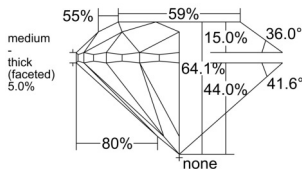

GIA®

FACSIMILE

GIA REPORT 7548174927

Verify this report at GIA.edu

GIA NATURAL DIAMOND DOSSIER®

December 08, 2025
GIA Report Number 7548174927
Shape and Cutting Style ..... Round Brilliant
Measurements ..... 4.96 - 4.99 x 3.19 mm

GRADING RESULTS

Carat Weight ..... 0.50 carat
Color Grade ..... G
Clarity Grade S11
Cut Grade ..... Very Good

ADDITIONAL GRADING INFORMATION

Polish ..... Excellent
Symmetry ..... Very Good
Fluorescence ..... Strong Blue
Clarity Characteristics ..... Crystal
Inscription(s): GIA 7548174927

PROPORTIONS

Profile to actual proportions

GRADING SCALES

GIA COLOR SCALE	GIA CLARITY SCALE	GIA CUT SCALE	
COLOREDNESS D	FLAWLESS	EXCELLENT	
E	INTERNALLY FLAWLESS		
F		VVS₁	VERY GOOD
G	VVS₂		
H	VS₁	GOOD	
I	VS₂		
J	S1₁	FAIR	
K	S1₂		
L	I₁	POOR	
M	I₂		
N	I₃		
O			
P			
Q			
R			
S			
T			
U			
V			
W			
X			
Y			
Z