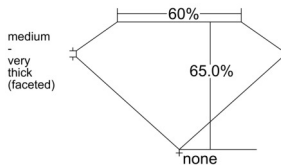

GIA®

FACSIMILE

GIA REPORT

7548184634

Verify this report at GIA.edu

GIA NATURAL DIAMOND DOSSIER®

December 08, 2025
GIA Report Number 7548184634
Shape and Cutting Style ..... Marquise Brilliant
Measurements ..... 6.32 x 3.52 x 2.28 mm

GRADING RESULTS

Carat Weight ..... 0.30 carat
Color Grade ..... F
Clarity Grade VVS2

ADDITIONAL GRADING INFORMATION

Polish ..... Excellent
Symmetry ..... Very Good
Fluorescence ..... None
Clarity Characteristics..... Pinpoint, Feather, Internal Graining,
Indented Natural

Inscription(s): GIA 7548184634

PROPORTIONS

Profile not to actual proportions

GRADING SCALES

GIA COLOR SCALE		GIA CLARITY SCALE			
COLORLESS	D	VERY VERY SLIGHTLY INCLUDED	FLAWLESS		
	E		INTERNALLY FLAWLESS		
	F	VERY SLIGHTLY INCLUDED	VVS₁		
	G		VVS₂		
	H		VS₁		
	NEAR COLORLESS	I	SLIGHTLY INCLUDED	VS₂	
		J		SI₁	
		FAINT	K	INCLUDED	SI₂
			L		I₁
			M		I₂
VERT LIGHT			N	INCLUDED	I₃
			O		
			P		
	Q				
LIGHT	R				
	S				
	T				
	U				
	V				
	Z