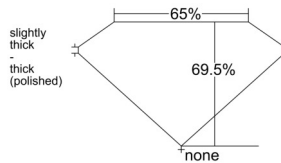

GIA®

FACSIMILE

GIA REPORT 7548186973

Verify this report at GIA.edu

GIA NATURAL DIAMOND DOSSIER®

December 09, 2025
GIA Report Number 7548186973
Shape and Cutting Style ..... Emerald Cut
Measurements ..... 5.64 x 4.22 x 2.93 mm

GRADING RESULTS

Carat Weight ..... 0.70 carat
Color Grade I
Clarity Grade VS2

ADDITIONAL GRADING INFORMATION

Polish ..... Excellent
Symmetry ..... Very Good
Fluorescence ..... None
Clarity Characteristics ..... Crystal
Inscription(s): GIA 7548186973

PROPORTIONS

Profile not to actual proportions

GRADING SCALES

GIA COLOR SCALE		GIA CLARITY SCALE			
COLORLESS	D	VERY VERY SLIGHTLY INCLUDED	FLAWLESS		
	E		INTERNALLY FLAWLESS		
	F		VVS₁		
	G		VVS₂		
	NEAR COLORLESS	H	VERY SLIGHTLY INCLUDED	VS₁	
		I		VS₂	
		FAINT	J	SLIGHTLY INCLUDED	SI₁
			K		SI₂
	L		I₁		
	VERT LIGHT		M	INCLUDED	I₂
N			I₃		
O					
P					
LIGHT	Q				
	R				
	S				
	T				
	U				
	V				
W					
X					
Y					
Z