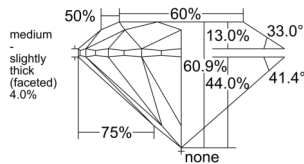

GIA®

FACSIMILE

GIA REPORT

7548197629

Verify this report at GIA.edu

GIA NATURAL DIAMOND DOSSIER®

December 09, 2025
GIA Report Number 7548197629
Shape and Cutting Style ..... Round Brilliant
Measurements ..... 4.31 - 4.33 x 2.63 mm

GRADING RESULTS

Carat Weight ..... 0.30 carat
Color Grade ..... H
Clarity Grade S11
Cut Grade ..... Excellent

ADDITIONAL GRADING INFORMATION

Polish ..... Excellent
Symmetry ..... Excellent
Fluorescence ..... None
Clarity Characteristics ..... Crystal
Inscription(s): GIA 7548197629

PROPORTIONS

Profile to actual proportions