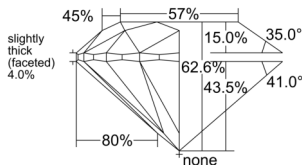

GIA®

FACSIMILE

GIA REPORT 7548218637

Verify this report at GIA.edu

GIA NATURAL DIAMOND DOSSIER®

December 12, 2025
GIA Report Number 7548218637
Shape and Cutting Style ..... Round Brilliant
Measurements ..... 4.78 - 4.79 x 2.99 mm

GRADING RESULTS

Carat Weight ..... 0.42 carat
Color Grade ..... E
Clarity Grade VS1
Cut Grade ..... Excellent

ADDITIONAL GRADING INFORMATION

Polish ..... Excellent
Symmetry ..... Excellent
Fluorescence ..... None
Clarity Characteristics ..... Feather, Needle
Inscription(s): GIA 7548218637

PROPORTIONS

Profile to actual proportions

GRADING SCALES

GIA COLOR SCALE

COLORED	D
	E
	F
	G
	H
	I
	J
NEAR COLORLESS	K
	L
Faint	M
	N
	O
	P
	Q
	R
	S
	T
	U
	V
	W
	X
	Y
Light	Z

GIA CLARITY SCALE

FLAWLESS	INTERNAL FLAWLESS	
		FLAWLESS
VERY VERY SLIGHTLY INCLUDED	VVS₁	
	VVS₂	
VERY SLIGHTLY INCLUDED	VS₁	
	VS₂	
SLIGHTLY INCLUDED	SI₁	
	SI₂	
INCLUDED	I₁	
	I₂	
	I₃	

GIA CUT SCALE

EXCELLENT
VERY GOOD
GOOD
FAIR
POOR