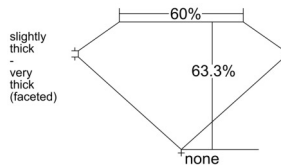

GIA®

FACSIMILE

GIA REPORT

7548233906

Verify this report at GIA.edu

GIA NATURAL DIAMOND DOSSIER®

December 15, 2025
GIA Report Number 7548233906
Shape and Cutting Style ..... Pear Brilliant
Measurements ..... 5.83 x 3.72 x 2.36 mm

GRADING RESULTS

Carat Weight ..... 0.30 carat
Color Grade ..... E
Clarity Grade VS1

ADDITIONAL GRADING INFORMATION

Polish ..... Excellent
Symmetry ..... Excellent
Fluorescence ..... None
Clarity Characteristics ..... Crystal, Pinpoint, Needle
Inscription(s): GIA 7548233906

PROPORTIONS

Profile not to actual proportions

GRADING SCALES

GIA COLOR SCALE		GIA CLARITY SCALE			
COLORLESS	D	VERY VERY SLIGHTLY INCLUDED	FLAWLESS		
	E		INTERNALLY FLAWLESS		
	F	VERY SLIGHTLY INCLUDED	VVS₁		
	G		VVS₂		
	H		VS₁		
	NEAR COLORLESS	I	SLIGHTLY INCLUDED	VS₂	
		J		SI₁	
		FAINT	K	INCLUDED	SI₂
			L		I₁
			M		I₂
VERT LIGHT		N	LIGHT	I₃	
		O			
	P				
	Q				
	R