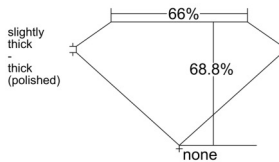

GIA®

FACSIMILE

GIA REPORT 7548234029

Verify this report at GIA.edu

GIA NATURAL DIAMOND DOSSIER®

December 15, 2025
GIA Report Number 7548234029
Shape and Cutting Style ..... Square Emerald Cut
Measurements ..... 5.01 x 4.85 x 3.34 mm

GRADING RESULTS

Carat Weight ..... 0.80 carat
Color Grade ..... H
Clarity Grade SI1

ADDITIONAL GRADING INFORMATION

Polish ..... Excellent
Symmetry ..... Very Good
Fluorescence ..... None
Clarity Characteristics ..... Crystal
Inscription(s): GIA 7548234029

PROPORTIONS

Profile not to actual proportions

GRADING SCALES

GIA COLOR SCALE		GIA CLARITY SCALE	
COLORLESS	D	VERY VERY SLIGHTLY INCLUDED	FLAWLESS
	E		INTERNALLY FLAWLESS
	F		VVS₁
	G		VVS₂
	H		VS₁
	I		VS₂
	J		SI₁
	K		SI₂
	L		I₁
	M		I₂
NEAR COLORLESS	N	SLIGHTLY INCLUDED	I₃
	O		
	P		
	Q		
FAINT	R		
	S		
	T		
	U		
VERT LIGHT	V		
	W		
	X		
	Y		
LIGHT	Z