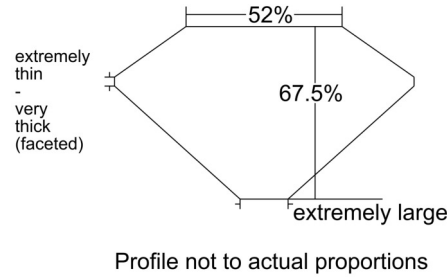

GIA NATURAL DIAMOND GRADING REPORT

December 16, 2025
 GIA Report Number 7548236569
 Shape and Cutting Style Old Mine Brilliant
 Measurements 9.74 x 7.81 x 5.27 mm

GRADING RESULTS

Carat Weight 3.05 carat
 Color Grade I
 Clarity Grade VS1

ADDITIONAL GRADING INFORMATION

Polish Very Good
 Symmetry Fair
 Fluorescence None
 Inscription(s): GIA 7548236569
Comments: Additional pinpoints are not shown.

PROPORTIONS

CLARITY CHARACTERISTICS

KEY TO SYMBOLS*

- Crystal ▲ Natural
- ~ Feather
- ☉ Cloud
- Pinpoint

* Red symbols denote internal characteristics (inclusions). Green or black symbols denote external characteristics (blemishes). Diagram is an approximate representation of the diamond, and symbols shown indicate type, position, and approximate size of clarity characteristics. All clarity characteristics may not be shown. Details of finish are not shown.