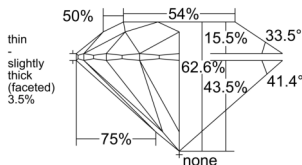

GIA®

FACSIMILE

GIA NATURAL DIAMOND DOSSIER®

December 19, 2025
GIA Report Number 7548241886
Shape and Cutting Style ..... Round Brilliant
Measurements ..... 4.39 - 4.41 x 2.75 mm

GRADING RESULTS

Carat Weight ..... 0.32 carat
Color Grade ..... G
Clarity Grade VS2
Cut Grade ..... Excellent

ADDITIONAL GRADING INFORMATION

Polish ..... Excellent
Symmetry ..... Excellent
Fluorescence ..... None
Clarity Characteristics ..... Crystal, Cloud
Inscription(s): GIA 7548241886

GIA REPORT 7548241886

Verify this report at GIA.edu

PROPORTIONS

GRADING SCALES

GIA COLOR SCALE	GIA CLARITY SCALE	GIA CUT SCALE
COLOURLESS	FLAWLESS	EXCELLENT
D	INTERNALLY FLAWLESS	
E	VVS₁	VERY GOOD
F		
G	VS₁	GOOD
H		
I	VS₂	FAIR
J		
K	SI₁	POOR
L		
M	I₁	
N		
O	I₂	
P		
Q	I₃	
R		
S		
T		
U		
V		
W		
X		
Y		
Z