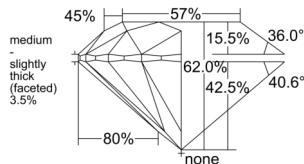

GIA®

FACSIMILE

GIA REPORT

7548249560

Verify this report at GIA.edu

GIA NATURAL DIAMOND DOSSIER®

December 17, 2025
GIA Report Number 7548249560
Shape and Cutting Style ..... Round Brilliant
Measurements ..... 5.90 - 5.93 x 3.67 mm

GRADING RESULTS

Carat Weight ..... 0.80 carat
Color Grade ..... D
Clarity Grade VVS1
Cut Grade ..... Excellent

ADDITIONAL GRADING INFORMATION

Polish ..... Excellent
Symmetry ..... Excellent
Fluorescence ..... Medium Blue
Clarity Characteristics ..... Pinpoint, Cloud
Inscription(s): GIA 7548249560

PROPORTIONS

Profile to actual proportions

GRADING SCALES

GIA COLOR SCALE

COLORESS	D
	E
	F
	G
	H
	I
	J
NEAR COLORESS	K
	L
FAIN	M
	N
	O
	P
VERY LIGHT	Q
	R
	S
	T
	U
	V
	W
	X
	Y
LIGHT	Z

GIA CLARITY SCALE

FLAWLESS	INTERNAL FLAWLESS	
		FLAWLESS
VERY VERY SLIGHTLY INCLUDED	VVS₁	
	VVS₂	
VERY SLIGHTLY INCLUDED	VS₁	
	VS₂	
SLIGHTLY INCLUDED	SI₁	
	SI₂	
INCLUDED	I₁	
	I₂	
	I₃	

GIA CUT SCALE

EXCELLENT
VERY GOOD
GOOD
FAIR
POOR