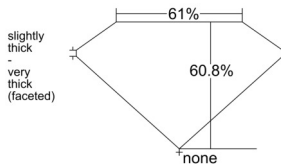

GIA®

FACSIMILE

GIA REPORT 7548257255

Verify this report at GIA.edu

GIA NATURAL DIAMOND DOSSIER®

December 18, 2025
GIA Report Number 7548257255
Shape and Cutting Style ..... Pear Brilliant
Measurements ..... 7.82 x 4.97 x 3.02 mm

GRADING RESULTS

Carat Weight ..... 0.70 carat
Color Grade I
Clarity Grade VVS1

ADDITIONAL GRADING INFORMATION

Polish ..... Excellent
Symmetry ..... Excellent
Fluorescence ..... Faint
Clarity Characteristics ..... Pinpoint
Inspection(s): GIA 7548257255

PROPORTIONS

Profile not to actual proportions

GRADING SCALES

GIA COLOR SCALE		GIA CLARITY SCALE				
COLORLESS	D	VERY VERY SLIGHTLY INCLUDED	FLAWLESS			
	E		INTERNALLY FLAWLESS			
	F		VVS₁			
	NEAR COLORLESS	G	VERY SLIGHTLY INCLUDED	VVS₂		
		H		VS₁		
		FAINT	I	SLIGHTLY INCLUDED	VS₂	
			J		SI₁	
			LIGHT	K	INCLUDED	SI₂
	L	I₁				
	M	I₂				
N	NOT GRADED	I₃				
O						
P						
Q						
R						
S						
T						
U						
V						
W						
X						
Y						
Z