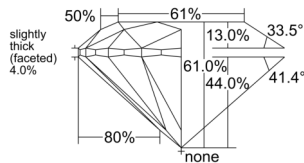

GIA®

FACSIMILE

GIA REPORT 7548265832

Verify this report at GIA.edu

GIA NATURAL DIAMOND DOSSIER®

December 18, 2025
GIA Report Number 7548265832
Shape and Cutting Style ..... Round Brilliant
Measurements ..... 4.71 - 4.73 x 2.88 mm

GRADING RESULTS

Carat Weight ..... 0.40 carat
Color Grade ..... F
Clarity Grade VVS1
Cut Grade ..... Excellent

ADDITIONAL GRADING INFORMATION

Polish ..... Excellent
Symmetry ..... Excellent
Fluorescence ..... Faint
Clarity Characteristics ..... Feather
Inscription(s): GIA 7548265832

PROPORTIONS

Profile to actual proportions