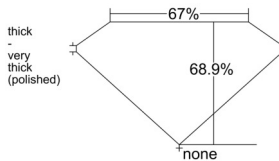

GIA®

FACSIMILE

GIA REPORT

7548269337

Verify this report at GIA.edu

GIA NATURAL DIAMOND DOSSIER®

December 18, 2025
GIA Report Number **7548269337**
Shape and Cutting Style ..... **Emerald Cut**
Measurements ..... **5.95 x 4.45 x 3.07 mm**

GRADING RESULTS

Carat Weight ..... **0.80 carat**
Color Grade ..... **I**
Clarity Grade **VS1**

ADDITIONAL GRADING INFORMATION

Polish ..... **Excellent**
Symmetry ..... **Very Good**
Fluorescence ..... **None**
Clarity Characteristics ..... **Feather, Pinpoint**
Inscription(s): GIA 7548269337

PROPORTIONS

Profile not to actual proportions

GRADING SCALES

GIA COLOR SCALE		GIA CLARITY SCALE			
COLORLESS	D	VERY VERY SLIGHTLY INCLUDED	FLAWLESS		
	E		INTERNALLY FLAWLESS		
	F	VERY SLIGHTLY INCLUDED	VVS₁		
	G		VVS₂		
	H		VS₁		
	NEAR COLORLESS	I	SLIGHTLY INCLUDED	VS₂	
		J		SI₁	
		FAINT	K	INCLUDED	SI₂
			L		I₁
			M		I₂
VERT LIGHT	N	INCLUDED	I₃		
	O				
	P				
	Q				
	R				
LIGHT	S				
	T				
	U				
	V				
	W				
	X				
	Y				
	Z