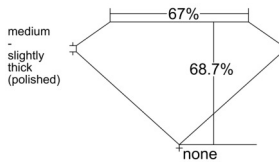

GIA®

FACSIMILE

GIA REPORT 7548278275

Verify this report at GIA.edu

GIA NATURAL DIAMOND DOSSIER®

December 22, 2025
GIA Report Number **7548278275**
Shape and Cutting Style ..... **Cut-Cornered Rectangular Modified Brilliant**
Measurements ..... **6.13 x 4.50 x 3.09 mm**

GRADING RESULTS

Carat Weight ..... **0.72 carat**
Color Grade ..... **H**
Clarity Grade **VVS2**

ADDITIONAL GRADING INFORMATION

Polish ..... **Very Good**
Symmetry ..... **Excellent**
Fluorescence ..... **None**
Clarity Characteristics.. **Pinpoint, Needle, Cloud, Surface Graining**
Inscription(s): **GIA 7548278275**

PROPORTIONS

Profile not to actual proportions

GRADING SCALES

GIA COLOR SCALE		GIA CLARITY SCALE			
COLORLESS	D	VERY VERY SLIGHTLY INCLUDED	FLAWLESS		
	E		INTERNALLY FLAWLESS		
	F	VERY SLIGHTLY INCLUDED	VVS₁		
	G		VVS₂		
	H		VS₁		
	NEAR COLORLESS	I	SLIGHTLY INCLUDED	VS₂	
		J		SI₁	
		FAINT	K	INCLUDED	SI₂
			L		I₁
			M		I₂
VERT LIGHT	N	LIGHT	I₃		
	O				
	P				
	Q				
	R