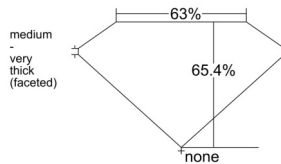

GIA®

FACSIMILE

GIA REPORT

7548286901

Verify this report at GIA.edu

GIA NATURAL DIAMOND DOSSIER®

December 23, 2025
GIA Report Number 7548286901
Shape and Cutting Style ..... Oval Brilliant
Measurements ..... 6.72 x 4.81 x 3.15 mm

GRADING RESULTS

Carat Weight ..... 0.70 carat
Color Grade ..... G
Clarity Grade SI1

ADDITIONAL GRADING INFORMATION

Polish ..... Excellent
Symmetry ..... Very Good
Fluorescence ..... None
Clarity Characteristics ..... Crystal, Feather
Inscription(s): GIA 7548286901

PROPORTIONS

Profile not to actual proportions

GRADING SCALES

GIA COLOR SCALE		GIA CLARITY SCALE			
COLORLESS	D	VERY VERY SLIGHTLY INCLUDED	FLAWLESS		
	E		INTERNALLY FLAWLESS		
	F	VERY SLIGHTLY INCLUDED	VVS₁		
	G		VVS₂		
	H		VS₁		
	NEAR COLORLESS	I	SLIGHTLY INCLUDED	VS₂	
		J		SI₁	
		FAINT	K	INCLUDED	SI₂
			L		I₁
			M		I₂
VERT LIGHT	N	LIGHT	I₃		
	O				
	P				
	Q				
	R				
	S				
LIGHT	T				
	U				
	V				
	W				
	X				
Y					
Z