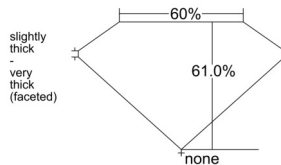

GIA®

FACSIMILE

GIA REPORT

7548306634

Verify this report at GIA.edu

GIA NATURAL DIAMOND DOSSIER®

December 25, 2025
GIA Report Number 7548306634
Shape and Cutting Style ..... Pear Brilliant
Measurements ..... 5.85 x 3.80 x 2.32 mm

GRADING RESULTS

Carat Weight ..... 0.30 carat
Color Grade ..... E
Clarity Grade VVS1

ADDITIONAL GRADING INFORMATION

Polish ..... Excellent
Symmetry ..... Very Good
Fluorescence ..... None
Clarity Characteristics..... Pinpoint, Cloud, Internal Graining, Feather

Inscription(s): GIA 7548306634

PROPORTIONS

Profile not to actual proportions

GRADING SCALES

GIA COLOR SCALE		GIA CLARITY SCALE			
COLORLESS	D	VERY VERY SLIGHTLY INCLUDED	FLAWLESS		
	E		INTERNALLY FLAWLESS		
	F	VERY SLIGHTLY INCLUDED	VVS₁		
	G		VVS₂		
	H		VS₁		
	NEAR COLORLESS	I	SLIGHTLY INCLUDED	VS₂	
		J		SI₁	
		FAINT	K	INCLUDED	SI₂
			L		I₁
			M		I₂
VERT LIGHT	N	LIGHT	I₃		
	O				
	P				
	Q				
	R				
	S				
	T				
LIGHT	U				
	V				
	W				
	X				
Y					
Z