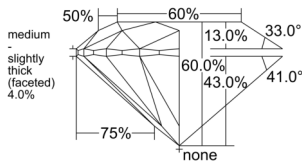

GIA®

FACSIMILE

GIA REPORT 7548310567

Verify this report at GIA.edu

GIA NATURAL DIAMOND DOSSIER®

December 26, 2025
GIA Report Number 7548310567
Shape and Cutting Style ..... Round Brilliant
Measurements ..... 5.73 - 5.76 x 3.45 mm

GRADING RESULTS

Carat Weight ..... 0.70 carat
Color Grade ..... F
Clarity Grade VS1
Cut Grade ..... Excellent

ADDITIONAL GRADING INFORMATION

Polish ..... Excellent
Symmetry ..... Excellent
Fluorescence ..... Medium Blue
Clarity Characteristics ..... Crystal, Indented Natural
Inscription(s): GIA 7548310567

PROPORTIONS

Profile to actual proportions